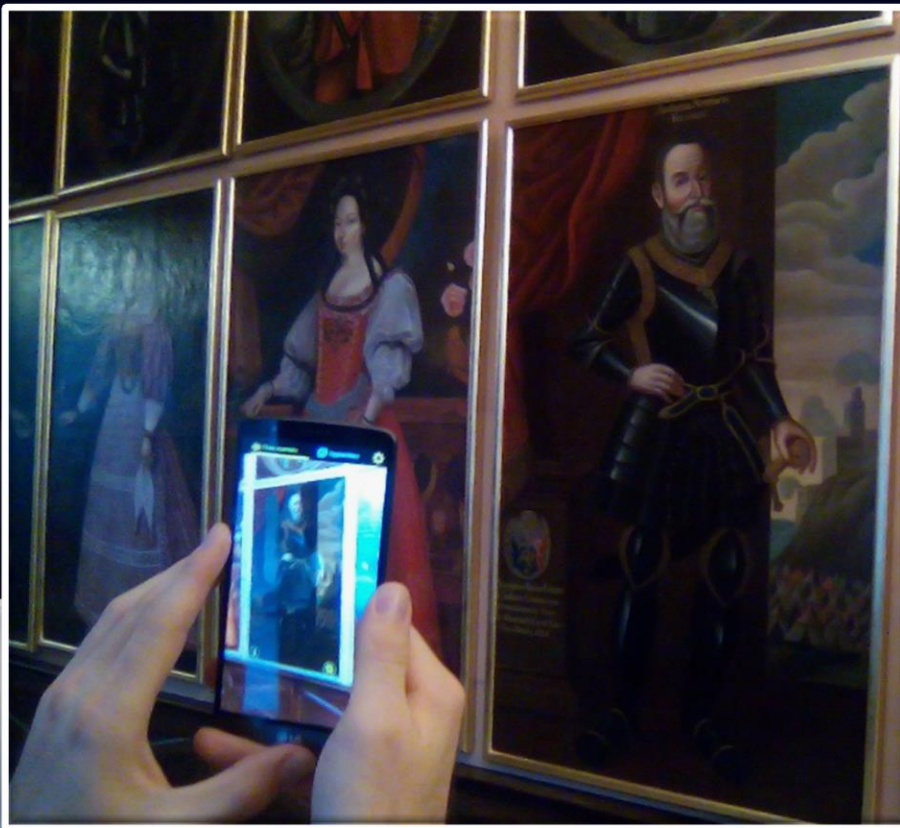

 **InnoTeq**

PAPA

Attacks on the castle

AGROVERZUM

Centre of Science and Fun

-  Multimedia touchscreen terminal
-  Mixed reality
-  Virtual reality
-  Augmented reality
-  Mobile guide
-  iBeacon
-  Experience terminals